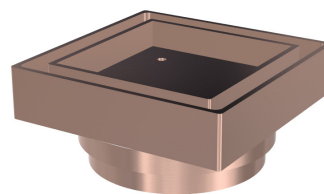

# Harmony Tile Insert Grate (19008)

- Solid Brass Construction.
- 100mm tile insert floor grate.
- Available in Chrome (HAR920C), Brushed Chrome (HAR920BC), Brushed Gold (HAR920BG), Gunmetal (HAR920GM), Matte Black (HAR920MB) and Rose Gold (HAR920RG).

Chrome

Brushed Chrome

Brushed Gold

Gunmetal

Matte Black

Rose Gold