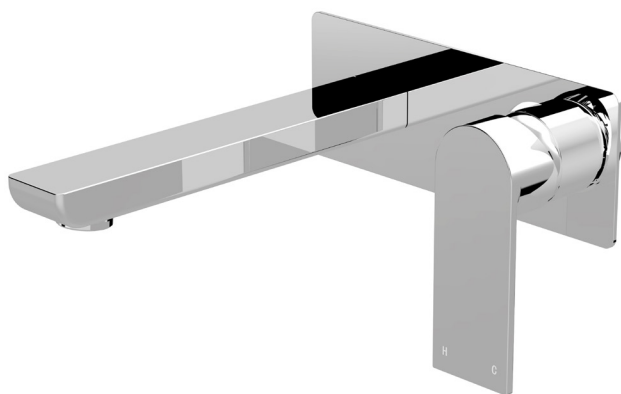

Brunetti Wall Basin Mixer 69012

- Solid Brass Construction.
- Ultra modern handle and spout design.
- Suits above counter basins or baths.
- Available in Chrome (HAR243), Brushed Chrome (HAR243BC), Brushed Gold (HAR243BG), Gun Metal (HAR243GM) and Matte Black (HAR243MB).

Chrome

Brushed Chrome

Brushed Gold

Gun Metal

Matte Black