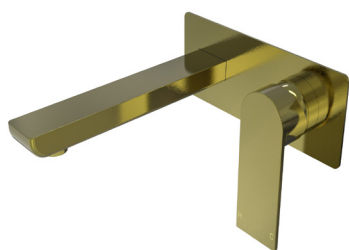

Brunetti Wall Basin Mixer 69012

- Solid Brass Construction.
- Ultra modern handle and spout design.
- Suits above counter basins or baths.
- Available in Chrome (HAR243), Brushed Chrome (HAR243BC), Brushed Gold (HAR243BG), Gun Metal (HAR243GM) and Matte Black (HAR243MB).

Chrome

Brushed Chrome

Brushed Gold

Gun Metal

Matte Black