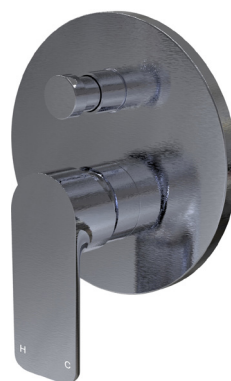

Bassini Wall Diverter Mixer 82811

- Solid Brass Construction.
- Ultra modern handle and spout design.
- Suits combined bath and shower installation.
- Available in Chrome (HAR185), Brushed Chrome (HAR185BC), Brushed Gold (HAR185BG), Gun Metal (HAR185GM) and Matte Black (HAR185MB).

Chrome

Brushed Chrome

Brushed Gold

Matte Black

Gun Metal