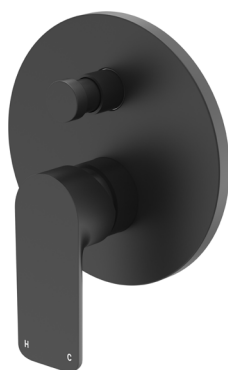

Bassini Wall Diverter Mixer 82811

- Solid Brass Construction.
- Ultra modern handle and spout design.
- Suits combined bath and shower installation.
- Available in Chrome (HAR185), Brushed Chrome (HAR185BC), Brushed Gold (HAR185BG), Gun Metal (HAR185GM) and Matte Black (HAR185MB).

Chrome

Brushed Chrome

Brushed Gold

Matte Black

Gun Metal