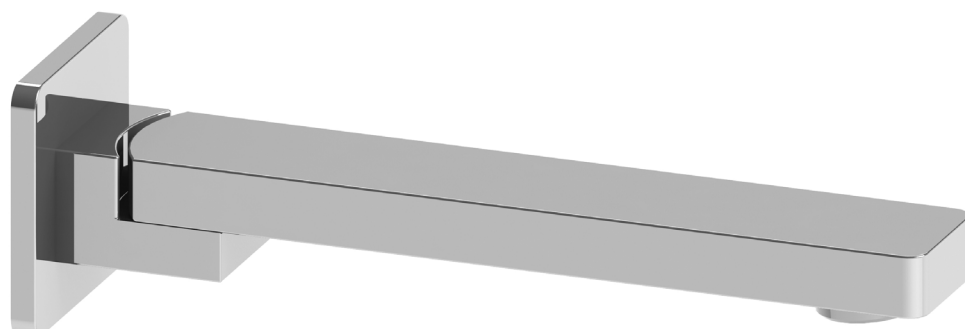

# Rondo Square Swivel Spout BS-211

- Solid Brass Construction.
- Pair with your choice of wall mixer or wall top assemblies.
- Available in Chrome (HAR175) and Black (HAR175B).

Chrome

Black