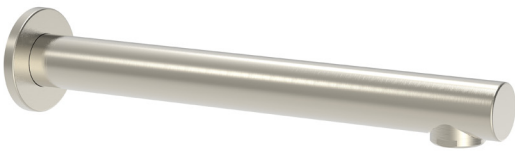

Senza Bath Spout Straight 300mm B30003

- Solid Brass Construction.
- 300mm from wall to centre of outlet.
- Available in Chrome (HAR114), Black (HAR114B), Brushed Chrome (HAR114BC), Brushed Gold (HAR114BG) and Brushed Rose Gold (HAR114GM).

Chrome

Black

Brushed Chrome

Brushed Gold

Brushed Rose Gold