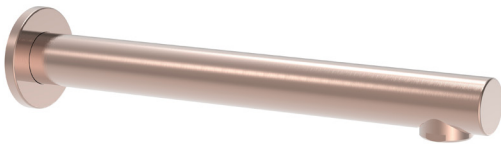

Senza Bath Spout Straight 300mm B30003

- Solid Brass Construction.
- 300mm from wall to centre of outlet.
- Available in Chrome (HAR114), Black (HAR114B), Brushed Chrome (HAR114BC), Brushed Gold (HAR114BG) and Brushed Rose Gold (HAR114GM).

Chrome

Black

Brushed Chrome

Brushed Gold

Brushed Rose Gold