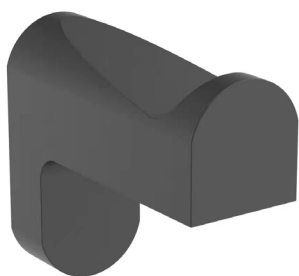

# Bassini Bathroom Accessories Range Matte Black

- Solid Brass Construction.
- Also available in Brushed Chrome, Brushed Gold, Gun Metal and Chrome.

Robe Hook  
Matte Black (HAR210MB)

Toilet Roll Holder  
Matte Black (HAR213MB)

Towel Ring  
Matte Black (HAR216MB)

Single Towel Rail 600mm  
Matte Black (HAR219MB)

Single Towel Rail 750mm  
Matte Black (HAR222MB)

Double Towel Rail 600mm  
Matte Black (HAR225MB)

Double Towel Rail 750mm  
Matte Black (HAR228MB)

Metal Shelf  
Matte Black (HAR231MB)