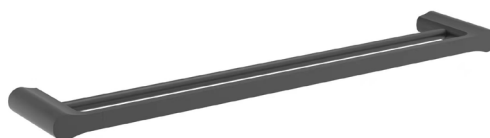

# Bassini Bathroom Accessories Range Matte Black

- Solid Brass Construction.
- Also available in Brushed Chrome, Brushed Gold, Gun Metal and Chrome.

Robe Hook  
Matte Black (HAR210MB)

Toilet Roll Holder  
Matte Black (HAR213MB)

Towel Ring  
Matte Black (HAR216MB)

Single Towel Rail 600mm  
Matte Black (HAR219MB)

Single Towel Rail 750mm  
Matte Black (HAR222MB)

Double Towel Rail 600mm  
Matte Black (HAR225MB)

Double Towel Rail 750mm  
Matte Black (HAR228MB)

Metal Shelf  
Matte Black (HAR231MB)