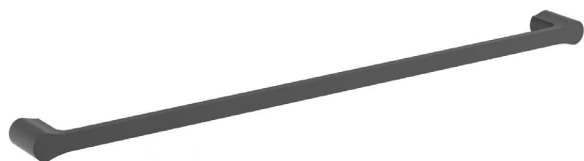

# Bassini Bathroom Accessories Range Matte Black

- Solid Brass Construction.
- Also available in Brushed Chrome, Brushed Gold, Gun Metal and Chrome.

Robe Hook  
Matte Black (HAR210MB)

Toilet Roll Holder  
Matte Black (HAR213MB)

Towel Ring  
Matte Black (HAR216MB)

Single Towel Rail 600mm  
Matte Black (HAR219MB)

Single Towel Rail 750mm  
Matte Black (HAR222MB)

Double Towel Rail 600mm  
Matte Black (HAR225MB)

Double Towel Rail 750mm  
Matte Black (HAR228MB)

Metal Shelf  
Matte Black (HAR231MB)