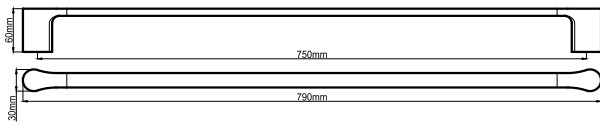

# Bassini Bathroom Accessories Range Matte Black

Robe Hook BA21021-MB  
Matte Black (HAR210MB)

Toilet Roll Holder BA21020-MB  
Matte Black (HAR213MB)

Towel Ring BA21026-MB  
Matte Black (HAR216MB)

Single Towel Rail 600mm BA21024-MB  
Matte Black (HAR219MB)

Single Towel Rail 750mm BA21025-MB  
Matte Black (HAR222MB)

Double Towel Rail 600mm BA21022-MB  
Matte Black (HAR225MB)

Double Towel Rail 750mm BA21023-MB  
Matte Black (HAR228MB)

Metal Shelf BA210508-MB  
Matte Black (HAR231MB)