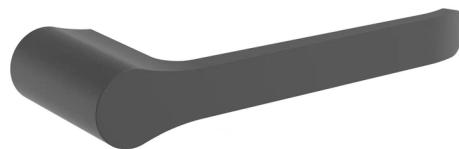

# Bassini Bathroom Accessories Range Matte Black

- Solid Brass Construction.
- Also available in Brushed Chrome, Brushed Gold, Gun Metal and Chrome.

Robe Hook  
Matte Black (HAR210MB)

Toilet Roll Holder  
Matte Black (HAR213MB)

Towel Ring  
Matte Black (HAR216MB)

Single Towel Rail 600mm  
Matte Black (HAR219MB)

Single Towel Rail 750mm  
Matte Black (HAR222MB)

Double Towel Rail 600mm  
Matte Black (HAR225MB)

Double Towel Rail 750mm  
Matte Black (HAR228MB)

Metal Shelf  
Matte Black (HAR231MB)