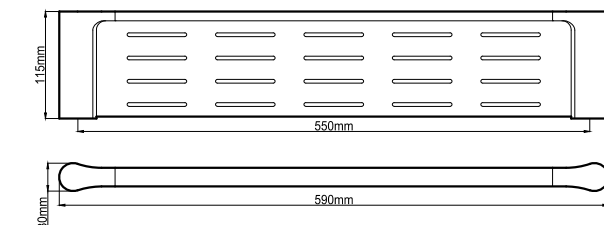

# Bassini Bathroom Accessories Range Matte Black

Robe Hook BA21021-MB  
Matte Black (HAR210MB)

Toilet Roll Holder BA21020-MB  
Matte Black (HAR213MB)

Towel Ring BA21026-MB  
Matte Black (HAR216MB)

Single Towel Rail 600mm BA21024-MB  
Matte Black (HAR219MB)

Single Towel Rail 750mm BA21025-MB  
Matte Black (HAR222MB)

Double Towel Rail 600mm BA21022-MB  
Matte Black (HAR225MB)

Double Towel Rail 750mm BA21023-MB  
Matte Black (HAR228MB)

Metal Shelf BA210508-MB  
Matte Black (HAR231MB)