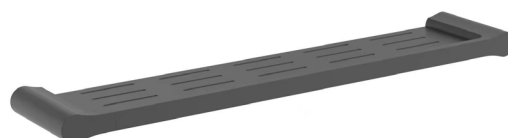

# Bassini Bathroom Accessories Range Matte Black

- Solid Brass Construction.
- Also available in Brushed Chrome, Brushed Gold, Gun Metal and Chrome.

Robe Hook  
Matte Black (HAR210MB)

Toilet Roll Holder  
Matte Black (HAR213MB)

Towel Ring  
Matte Black (HAR216MB)

Single Towel Rail 600mm  
Matte Black (HAR219MB)

Single Towel Rail 750mm  
Matte Black (HAR222MB)

Double Towel Rail 600mm  
Matte Black (HAR225MB)

Double Towel Rail 750mm  
Matte Black (HAR228MB)

Metal Shelf  
Matte Black (HAR231MB)