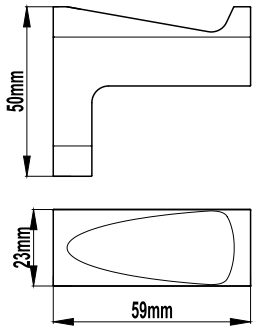

Bassini Bathroom Accessories Range Matte Black

Robe Hook BA21021-MB
Matte Black (HAR210MB)