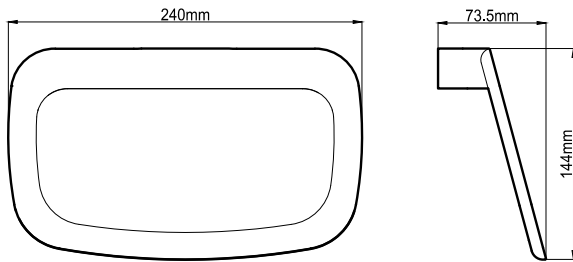

Towel Ring BA21026-MB
Matte Black (HAR216MB)