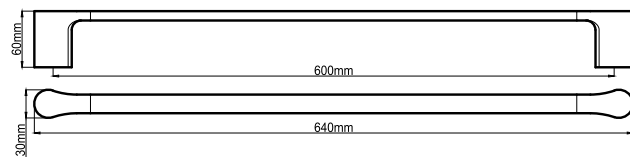

# Bassini Bathroom Accessories Range Matte Black

Robe Hook BA21021-MB  
Matte Black (HAR210MB)

Toilet Roll Holder BA21020-MB  
Matte Black (HAR213MB)

Towel Ring BA21026-MB  
Matte Black (HAR216MB)

Single Towel Rail 600mm BA21024-MB  
Matte Black (HAR219MB)

Single Towel Rail 750mm BA21025-MB  
Matte Black (HAR222MB)

Double Towel Rail 600mm BA21022-MB  
Matte Black (HAR225MB)

Double Towel Rail 750mm BA21023-MB  
Matte Black (HAR228MB)

Metal Shelf BA210508-MB  
Matte Black (HAR231MB)