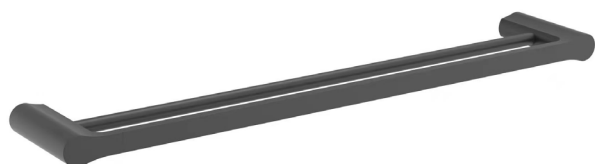

# Bassini Bathroom Accessories Range Matte Black

- Solid Brass Construction.
- Also available in Brushed Chrome, Brushed Gold, Gun Metal and Chrome.

Robe Hook  
Matte Black (HAR210MB)

Toilet Roll Holder  
Matte Black (HAR213MB)

Towel Ring  
Matte Black (HAR216MB)

Single Towel Rail 600mm  
Matte Black (HAR219MB)

Single Towel Rail 750mm  
Matte Black (HAR222MB)

Double Towel Rail 600mm  
Matte Black (HAR225MB)

Double Towel Rail 750mm  
Matte Black (HAR228MB)

Metal Shelf  
Matte Black (HAR231MB)