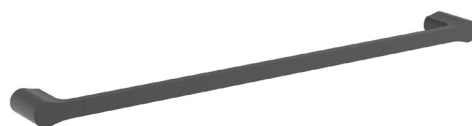

# Bassini Bathroom Accessories Range Matte Black

- Solid Brass Construction.
- Also available in Brushed Chrome, Brushed Gold, Gun Metal and Chrome.

Robe Hook  
Matte Black (HAR210MB)

Toilet Roll Holder  
Matte Black (HAR213MB)

Towel Ring  
Matte Black (HAR216MB)

Single Towel Rail 600mm  
Matte Black (HAR219MB)

Single Towel Rail 750mm  
Matte Black (HAR222MB)

Double Towel Rail 600mm  
Matte Black (HAR225MB)

Double Towel Rail 750mm  
Matte Black (HAR228MB)

Metal Shelf  
Matte Black (HAR231MB)