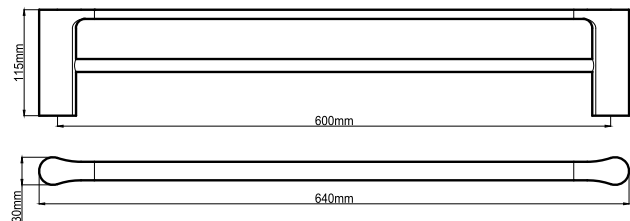

# Bassini Bathroom Accessories Range Matte Black

Robe Hook BA21021-MB  
Matte Black (HAR210MB)

Toilet Roll Holder BA21020-MB  
Matte Black (HAR213MB)

Towel Ring BA21026-MB  
Matte Black (HAR216MB)

Single Towel Rail 600mm BA21024-MB  
Matte Black (HAR219MB)

Single Towel Rail 750mm BA21025-MB  
Matte Black (HAR222MB)

Double Towel Rail 600mm BA21022-MB  
Matte Black (HAR225MB)

Double Towel Rail 750mm BA21023-MB  
Matte Black (HAR228MB)

Metal Shelf BA210508-MB  
Matte Black (HAR231MB)