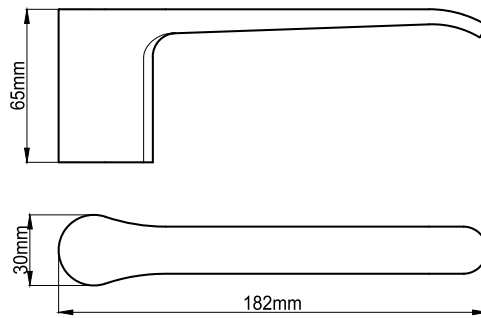

Toilet Roll Holder BA21020-MB
Matte Black (HAR213MB)