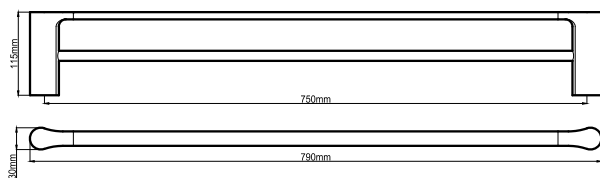

# Bassini Bathroom Accessories Range Matte Black

Robe Hook BA21021-MB  
Matte Black (HAR210MB)

Toilet Roll Holder BA21020-MB  
Matte Black (HAR213MB)

Towel Ring BA21026-MB  
Matte Black (HAR216MB)

Single Towel Rail 600mm BA21024-MB  
Matte Black (HAR219MB)

Single Towel Rail 750mm BA21025-MB  
Matte Black (HAR222MB)

Double Towel Rail 600mm BA21022-MB  
Matte Black (HAR225MB)

Double Towel Rail 750mm BA21023-MB  
Matte Black (HAR228MB)

Metal Shelf BA210508-MB  
Matte Black (HAR231MB)