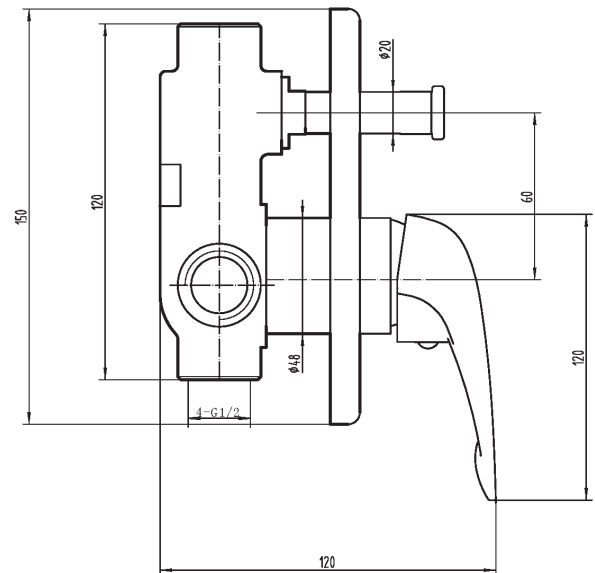

enhance

Meno Plus Shower Diverter Mixer

Product Codes:

B250012

Finishes:

Chrome

WELS Rating:

Not Applicable

Features:

Chrome on brass. Solid handle design

Suits bath or shower application

Warranty:

20 Year Warranty on cartridge and product

12 Months Parts & Labour

**Colour Swatches:**

Chrome